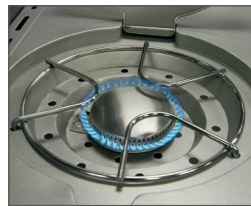

LEGEND SERIES

LD325SB - #085-3082-4 (PROPANE)

Up to 43,000 BTU's
3 burners
Cooking Area: 435 sq. in.
10 Year Limited Warranty

Porcelainized Cast Iron WAVE™ Cooking Grids

Stainless Steel Sear Plates

8,000 BTU Range Side Burner